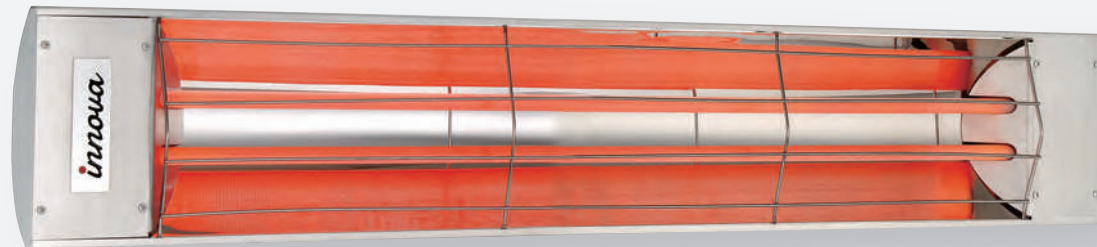

InnovaHeatingCo.com

innovaTM
HEATING CO.

5000W

5000W

39" ELECTRIC DUAL QUARTZ ELEMENT HEATER

Stainless Steel

Black

White

Décor Plate Options

01

03

05

02

04

06

Heat Coverage Area: **9'x10'**

Flush Mount Kit

- Stainless Steel EF39FMPFS
- Black EF39FMPFB
- White EF39FMPFW

Duplex Stack Switches

Single, Stainless Steel EFSWP

Easily control all Innova heaters with this stacked switch, featuring high/low and on/off settings. Featuring a stainless steel cover and single gang box that allows it to be installed in-wall. Outdoor options available, please consult factory.

Dual, Stainless Steel EFDWP

Easily control all Innova heaters with this stacked switch, featuring high/low and on/off settings. Featuring a stainless steel cover and dual gang box that allows it to be installed in-wall. Outdoor options available, please consult factory.