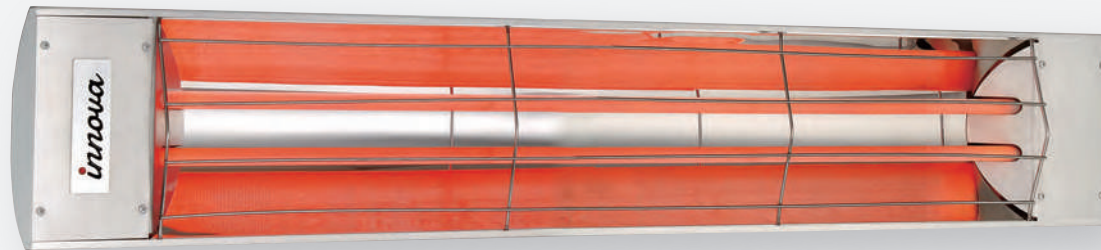

## 39" ELECTRIC DUAL QUARTZ ELEMENT HEATER

Stainless Steel

Black

White

#### Single, Stainless Steel EFSWP

Easily control all Innova heaters with this stacked switch, featuring high/low and on/off settings. Featuring a stainless steel cover and single gang box that allows it to be installed in-wall. Outdoor options available, please consult factory.